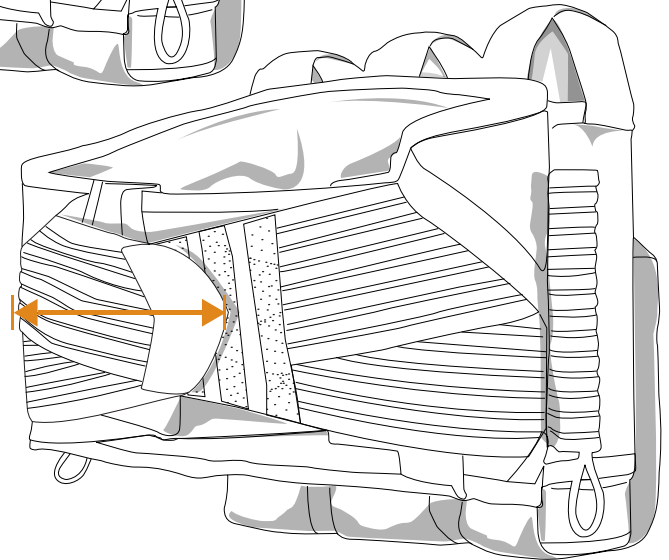

### Inseam

Measurement calculated from inside area of crotch to base of pant.

## F5 EMPIRE PANTS

Size	Waist Average <i>inches</i> <i>centimeters</i>	Waist Min - Max <i>inches</i> <i>centimeters</i>	Inseam <i>inches</i> <i>centimeters</i>
Adult XSmall	31 79	30 - 32 76 - 81	29 74
Adult Small	33 84	32 - 34 81 - 86	30 76
Adult Medium	35 89	34 - 36 86 - 91	31 79
Adult Large	37 94	36 - 38 91 - 97	31 79
Adult X-Large	39 99	38 - 40 97 - 102	32 81
Adult 2X-Large	45 114	44 - 46 112 - 117	32 81
Adult 3X-Large	49 124	48 - 50 122 - 127	33 84
Adult 4X-Large	53 135	52 - 54 132 - 137	34 86

### Minimum Waist

Calculated from the Velcro Waist Strap to its furthest connection point.

### Maximum Waist

Calculated from Velcro Waist Strap to its closest connection point.