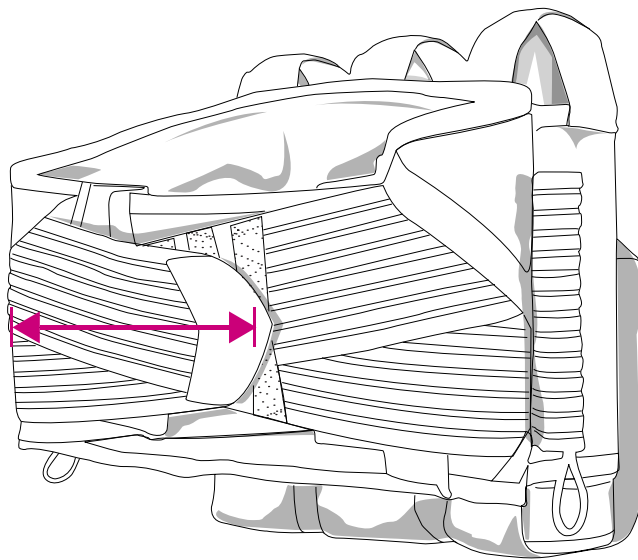

FT/F5/F6 PANTS (CONTACT, CONTACT ZERO)

Size	Waist Average	Waist Min - Max	Inseam
	inches centimeters	inches centimeters	inches centimeters
Adult XSmall	31 79	30 - 32 76 - 81	29 74
Adult Small	33 84	32 - 34 81 - 86	30 76
Adult Medium	35 89	34 - 36 86 - 91	31 79
Adult Large	37 94	36 - 38 91 - 97	31 79
Adult X-Large	39 99	38 - 40 97 - 102	32 81
Adult 2X-Large	45 114	44 - 46 112 - 117	32 81
Adult 3X-Large	49 124	48 - 50 122 - 127	33 84
Adult 4X-Large	53 135	52 - 54 132 - 137	34 86

Waist Average

The average range of sizes.

Waist Min - Max

The average minimum and average maximum size range.

Inseam

Measurement calculated from inside area of crotch to base of pant.

F5 EMPIRE PANTS

Size	Waist Average <i>inches</i> <i>centimeters</i>	Waist Min - Max <i>inches</i> <i>centimeters</i>	Inseam <i>inches</i> <i>centimeters</i>
Adult XSmall	31 79	30 - 32 76 - 81	29 74
Adult Small	33 84	32 - 34 81 - 86	30 76
Adult Medium	35 89	34 - 36 86 - 91	31 79
Adult Large	37 94	36 - 38 91 - 97	31 79
Adult X-Large	39 99	38 - 40 97 - 102	32 81
Adult 2X-Large	45 114	44 - 46 112 - 117	32 81
Adult 3X-Large	49 124	48 - 50 122 - 127	33 84
Adult 4X-Large	53 135	52 - 54 132 - 137	34 86

Minimum Waist

Calculated from the Velcro Waist Strap to its furthest connection point.

Maximum Waist

Calculated from Velcro Waist Strap to its closest connection point.

HARNESSES

Pack Type	Size	Minimum Waist inches centimeters	Maximum Waist inches centimeters
Liquid	3+6, 4+7	28 71	46 117
Action Pack	3+6, 4+7	28 71	46 117
React Pack	2+5, 3+6 4+7, 5+8	28 71	46 117
Bandolier Pack	4+1, 6+1	28 71	40 102
Magzine Pack	N/A	30 76	48 122
Molle Belt	N/A	28 71	40 102