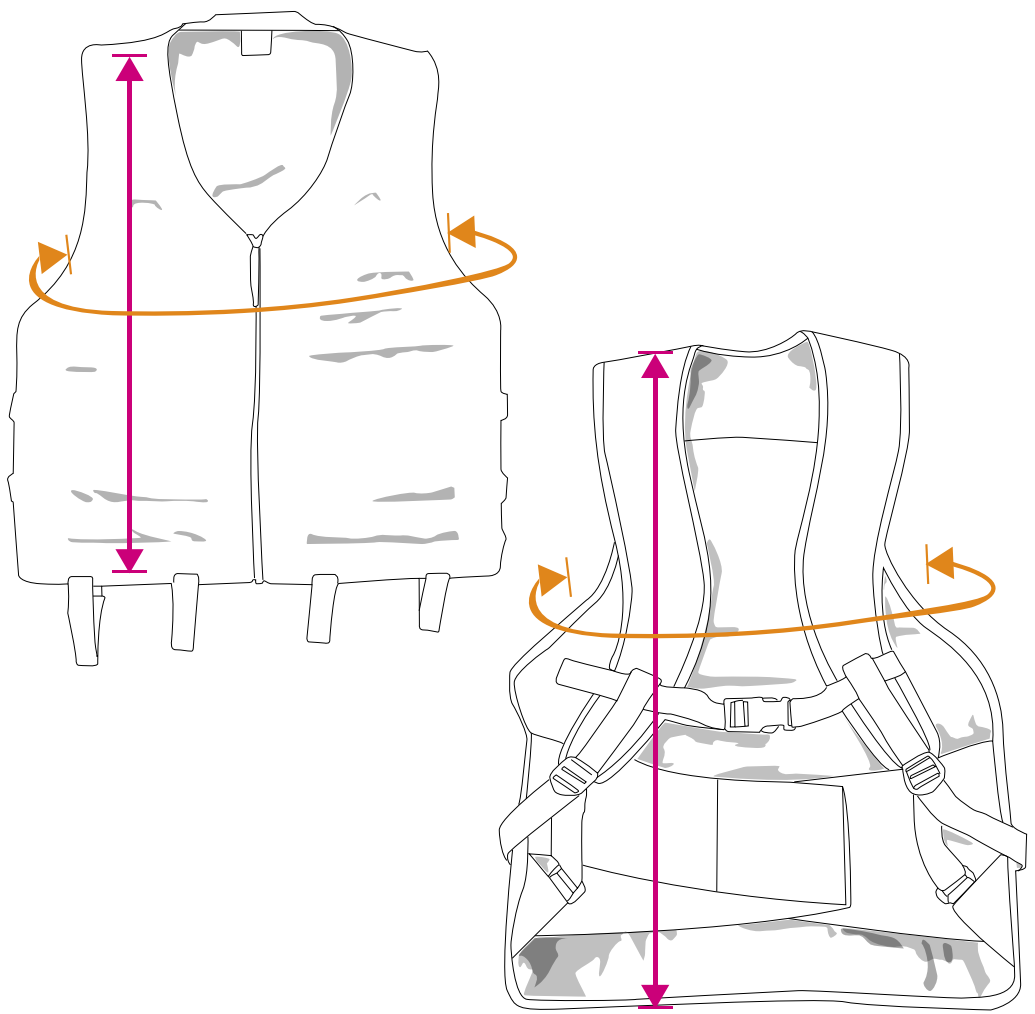

Minimum Waist

Calculated from the Velcro Waist Strap to its furthest connection point.

Maximum Waist

Calculated from Velcro Waist Strap to its closest connection point.

HARNESSES

Pack Type	Size	Minimum Waist inches centimeters	Maximum Waist inches centimeters
Liquid	3+6, 4+7	28 71	46 117
Action Pack	3+6, 4+7	28 71	46 117
React Pack	2+5, 3+6 4+7, 5+8	28 71	46 117
Bandolier Pack	4+1, 6+1	28 71	40 102
Magzine Pack	N/A	30 76	48 122
Molle Belt	N/A	28 71	40 102