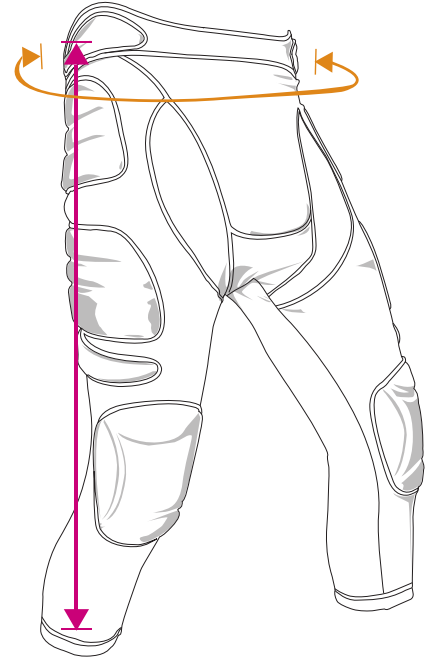

Calculated from where the Velcro Strap is in line with its Velcro counterpart.

PROTECTION

Pad Type	Size	Length inches centimeters	Minimum Top inches centimeters	Minimum Bottom inches centimeters
Grind Knee	Youth	12 30	13 33	13 33
Grind Knee	Small	13 33	13 33	13 33
Grind Knee	Medium	14 36	14 36	14 36
Grind Knee	Large	14 36	15 38	15 38
Grind Knee	XLarge	15 38	16 41	16 41
Grind Knee/Shin	Medium	19 48	15 38	7 18
Grind Knee/Shin	Large	20 51	16 41	8 20
Grind Knee/Shin	XLarge	21 53	17 43	9 23
Grind Elbow	Small	15 38	12 30	9 23
Grind Elbow	Medium	16 41	13 33	9 23
Grind Elbow	Large	17 43	14 36	10 25
Grind Elbow	XLarge	18 46	14 36	10 25
NeoSkin Elbow	Youth	20 50.5	4.5 11	3 8.5
NeoSkin Elbow	Small	21 52.5	5 12.5	4 9.5
NeoSkin Elbow	Medium	22 54.5	5.5 13.5	5 10.5
NeoSkin Elbow	Large	22 56.5	6 14.5	6 11.5
NeoSkin Elbow	XLarge	23 58.5	6 15.5	7 12.5
NeoSkin Knee	Youth	13 33	5 12.5	4 9.5
NeoSkin Knee	Small	14 35	6 13.5	5 10.5
NeoSkin Knee	Medium	15 37	7 14.5	6 11.5
NeoSkin Knee	Large	15 39	7 15.5	6 12.5
NeoSkin Knee	XLarge	16 41	8 16.5	7 13.5

Sizing charts apply to Empire Paintball brand apparel.

Length

Calculated from the top of the garment to the bottom.

Minimum Waist

Measurement calculated around body, crossing over the hips.

Maximum Waist

The average range of sizes when material is stretched.