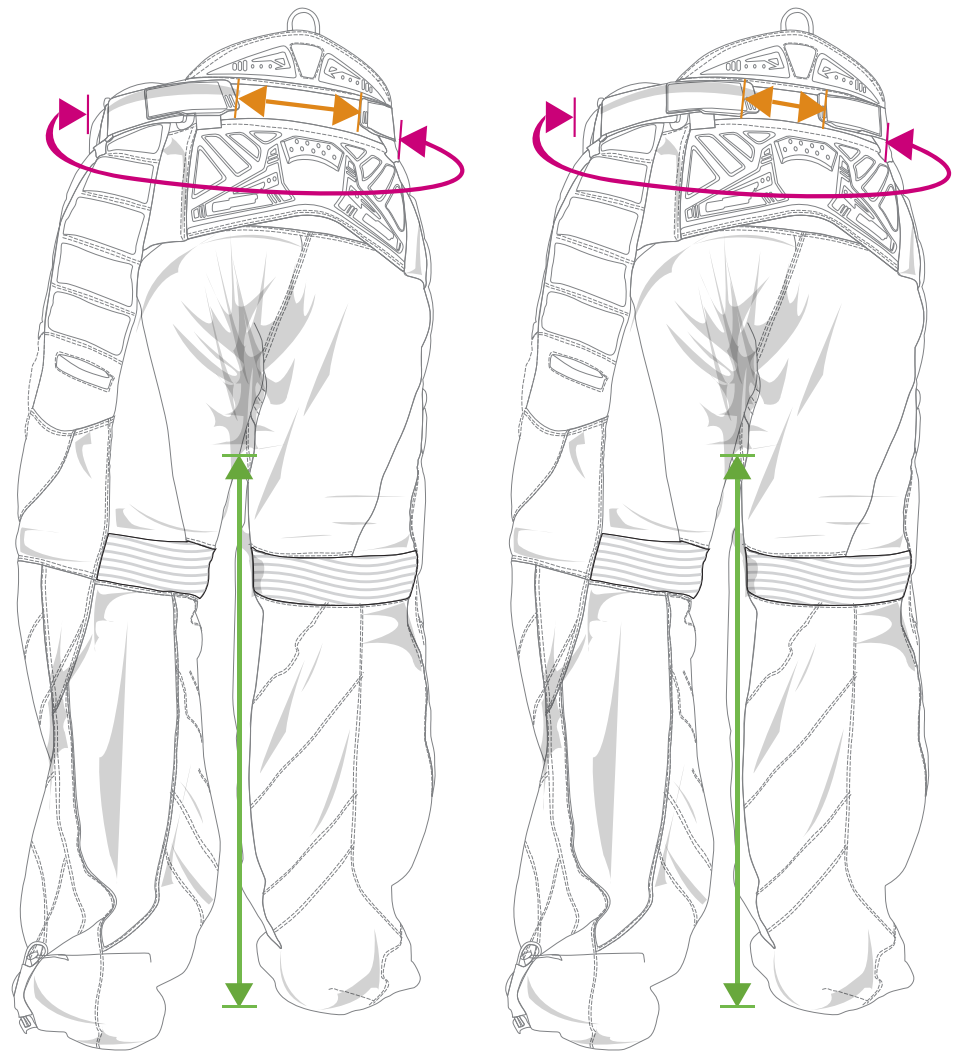

Sizing charts apply to Empire Battle Tested & Empire Paintball brand apparel.

Waist Average

The average range of sizes.

Waist Min - Max

The average minimum and average maximum size range.

Inseam

Measurement calculated from inside area of crotch to base of pant.