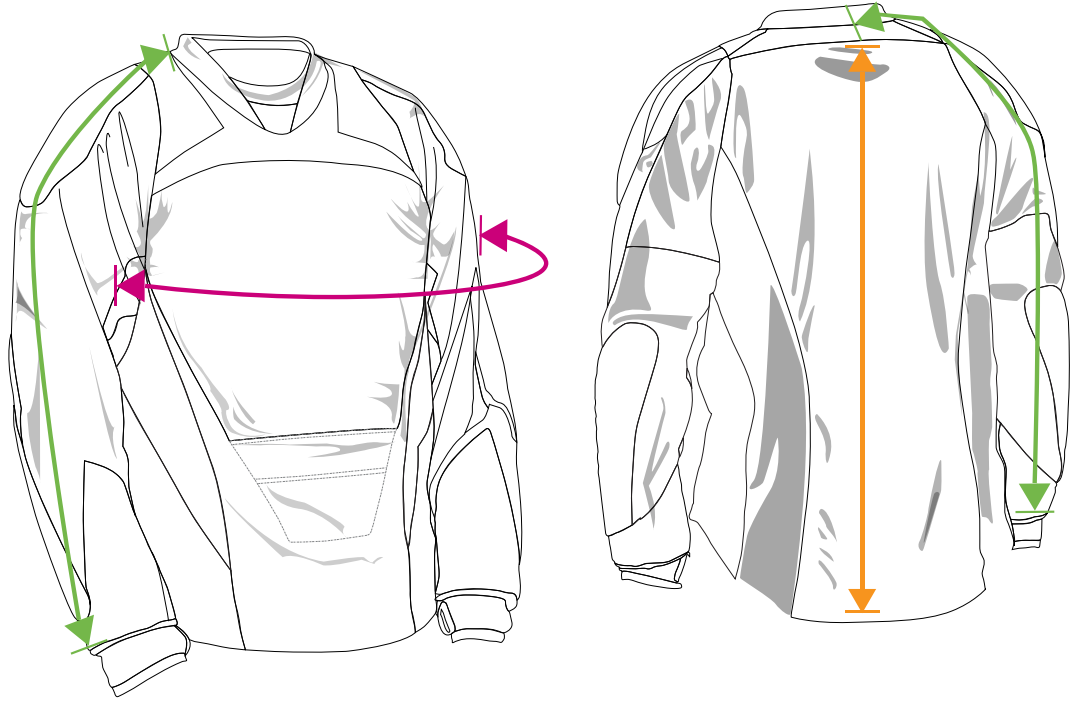

EMPIRE

SIZING CHARTS

Chest Measurement

Measurement calculated around body, crossing over the fullest part of the chest.

Back Length

Calculated from the top of the jersey to the bottom.

Sleeve Length

Calculated from top of shoulder to the start of the cuff.

THT EMPIRE BATTLE TESTED COMBAT/PRO JERSEY

Size	Chest Measurement	Back Length	Sleeve Length
	inches centimeters	inches centimeters	inches centimeters
XSmall/ Small	46 118	32 81	35 88
Medium/ Large	54 138	34 87	37 95
XL/2XL	62 158	35 90	41 105