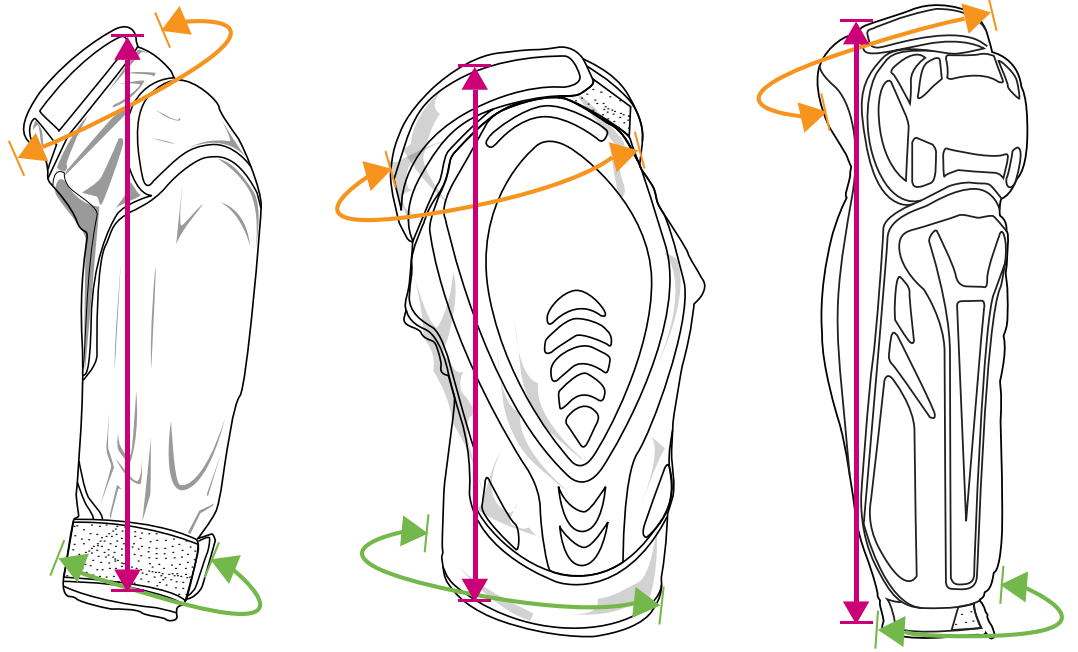

Sizing charts apply to Empire Paintball brand apparel.

Length

Calculated from the full length of the pad.

Minimum Top

Calculated from where the Velcro Strap is in line with its Velcro counterpart.

Minimum Bottom

Calculated from where the Velcro Strap is in line with its Velcro counterpart.

PROTECTION

Pad Type	Size	Length inches centimeters	Minimum Top inches centimeters	Minimum Bottom inches centimeters
Grind Knee	Youth	12 30	13 33	13 33
Grind Knee	Small	13 33	13 33	13 33
Grind Knee	Medium	14 36	14 36	14 36
Grind Knee	Large	14 36	15 38	15 38
Grind Knee	XLarge	15 38	16 41	16 41
Grind Knee/Shin	Medium	19 48	15 38	7 18
Grind Knee/Shin	Large	20 51	16 41	8 20
Grind Knee/Shin	XLarge	21 53	17 43	9 23
Grind Elbow	Small	15 38	12 30	9 23
Grind Elbow	Medium	16 41	13 33	9 23
Grind Elbow	Large	17 43	14 36	10 25
Grind Elbow	XLarge	18 46	14 36	10 25
NeoSkin Elbow	Youth	20 50.5	4.5 11	3 8.5
NeoSkin Elbow	Small	21 52.5	5 12.5	4 9.5
NeoSkin Elbow	Medium	22 54.5	5.5 13.5	5 10.5
NeoSkin Elbow	Large	22 56.5	6 14.5	6 11.5
NeoSkin Elbow	XLarge	23 58.5	6 15.5	7 12.5
NeoSkin Knee	Youth	13 33	5 12.5	4 9.5
NeoSkin Knee	Small	14 35	6 13.5	5 10.5
NeoSkin Knee	Medium	15 37	7 14.5	6 11.5
NeoSkin Knee	Large	15 39	7 15.5	6 12.5
NeoSkin Knee	XLarge	16 41	8 16.5	7 13.5

Sizing charts apply to Empire Paintball brand apparel.

Length

Calculated from the top of the garment to the bottom.

Minimum Waist

Measurement calculated around body, crossing over the hips.

Maximum Waist

The average range of sizes when material is stretched.