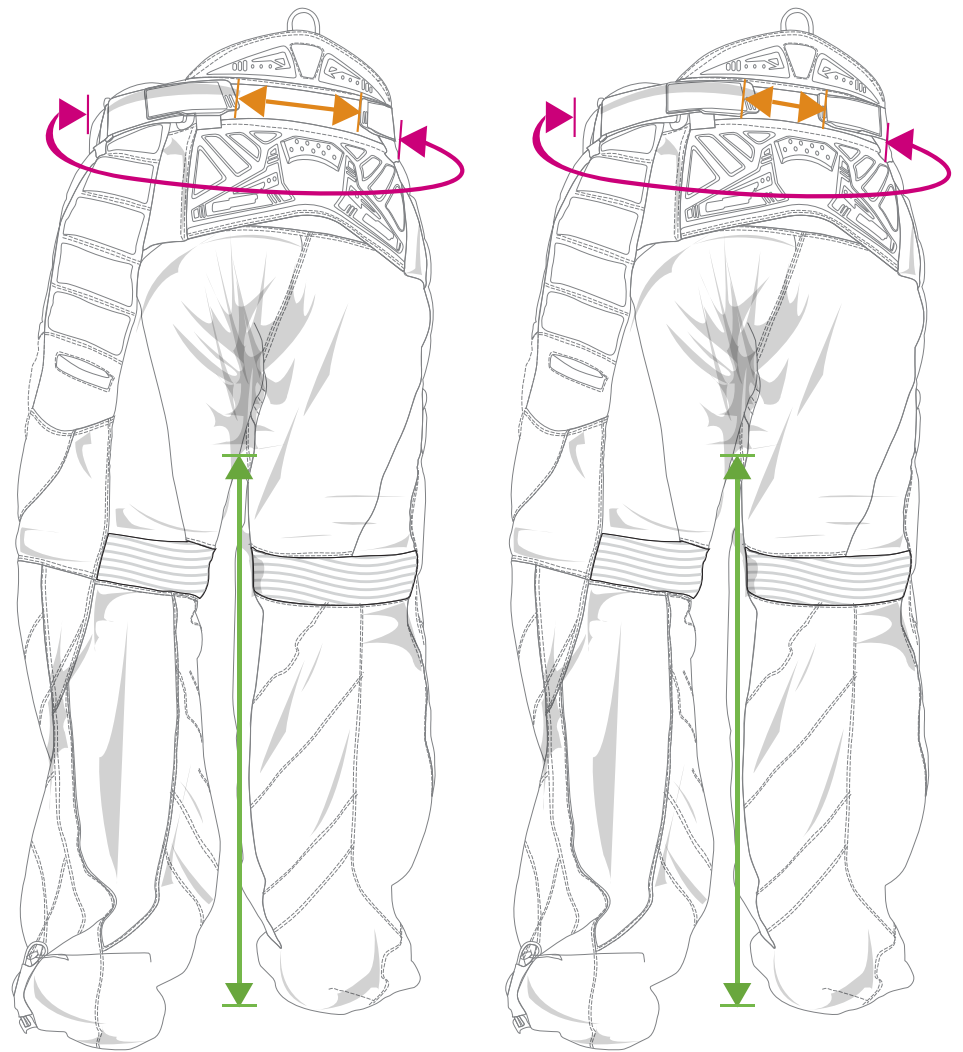

Sizing charts apply to Empire Battle Tested, Empire Paintball, and Invert Paintball brand apparel.

Waist Average

The average range of sizes.

Waist Min - Max

The average minimum and average maximum size range.

Inseam

Measurement calculated from inside area of crotch to base of pant.

FT EMPIRE PREVAIL PANTS

Size	Waist Average	Waist Min - Max	Inseam
	inches centimeters	inches centimeters	inches centimeters
Youth Small	24 61	23 - 25 58 - 64	26 66
Youth Medium	26 66	25 - 27 64 - 69	27 69
Youth Large	28 71t	27 - 29 69 - 74	28 74
Adult XSmall	30 76	29 - 31 74 - 79	29 74
Adult Small	32 81	31 - 33 79 - 84	30 76
Adult Medium	34 86	33 - 35 84 - 89	30 76
Adult Large	36 91	35 - 37 89 - 94	31 79
Adult X-Large	38 97	37 - 39 94 - 99	32 81
Adult 2X-Large	43 109	42 - 45 107 - 114	32 81