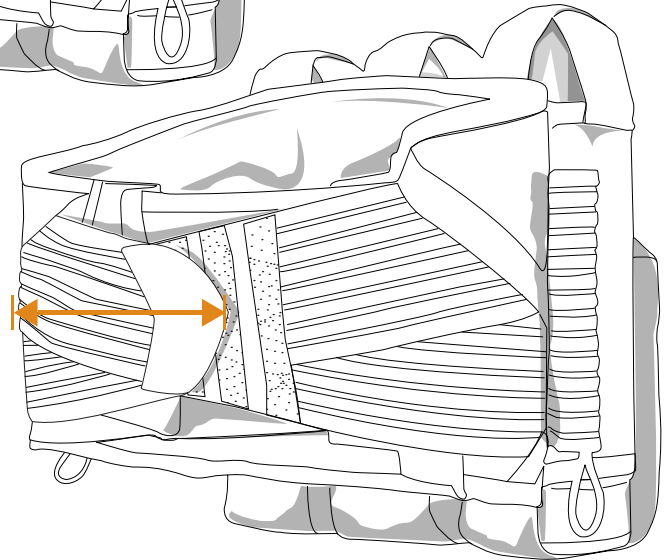

Waist Average

The average range of sizes.

Waist Min - Max

The average minimum and average maximum size range.

Inseam

Measurement calculated from inside area of crotch to base of pant.

F5 EMPIRE PANTS

Size	Waist Average <i>inches</i> <i>centimeters</i>	Waist Min - Max <i>inches</i> <i>centimeters</i>	Inseam <i>inches</i> <i>centimeters</i>
Adult XSmall	31 79	30 - 32 76 - 81	29 74
Adult Small	33 84	32 - 34 81 - 86	30 76
Adult Medium	35 89	34 - 36 86 - 91	31 79
Adult Large	37 94	36 - 38 91 - 97	31 79
Adult X-Large	39 99	38 - 40 97 - 102	32 81
Adult 2X-Large	45 114	44 - 46 112 - 117	32 81
Adult 3X-Large	49 124	48 - 50 122 - 127	33 84
Adult 4X-Large	53 135	52 - 54 132 - 137	34 86

Minimum Waist

Calculated from the Velcro Waist Strap to its furthest connection point.

Maximum Waist

Calculated from Velcro Waist Strap to its closest connection point.

HARNESSES

Pack Type	Size	Minimum Waist inches centimeters	Maximum Waist inches centimeters
Liquid	3+6, 4+7	28 71	46 117
Action Pack	3+6, 4+7	28 71	46 117
React Pack	2+5, 3+6 4+7, 5+8	28 71	46 117
Bandolier Pack	4+1, 6+1	28 71	40 102
Magzine Pack	N/A	30 76	48 122
Molle Belt	N/A	28 71	40 102