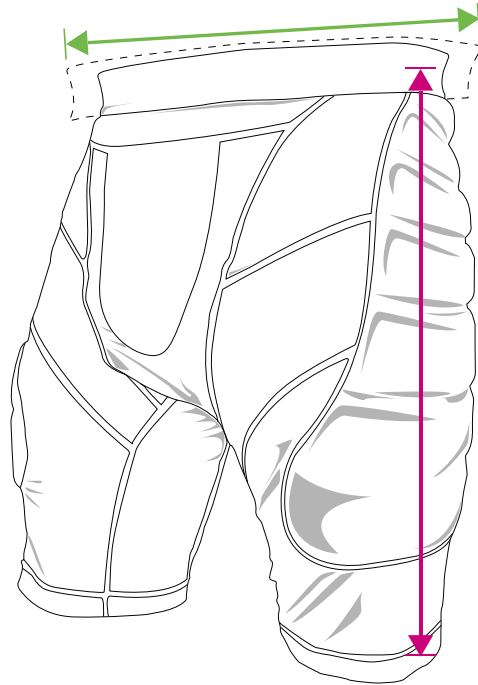

Calculated from where the Velcro Strap is in line with its Velcro counterpart.

PROTECTION

Pad Type	Size	Length inches centimeters	Minimum Top inches centimeters	Minimum Bottom inches centimeters
Grind Knee	Youth	12 30	13 33	13 33
Grind Knee	Small	13 33	13 33	13 33
Grind Knee	Medium	14 36	14 36	14 36
Grind Knee	Large	14 36	15 38	15 38
Grind Knee	XLarge	15 38	16 41	16 41
Grind Knee/Shin	Medium	19 48	15 38	7 18
Grind Knee/Shin	Large	20 51	16 41	8 20
Grind Knee/Shin	XLarge	21 53	17 43	9 23
Grind Elbow	Small	15 38	12 30	9 23
Grind Elbow	Medium	16 41	13 33	9 23
Grind Elbow	Large	17 43	14 36	10 25
Grind Elbow	XLarge	18 46	14 36	10 25
NeoSkin Elbow	Youth	20 50.5	4.5 11	3 8.5
NeoSkin Elbow	Small	21 52.5	5 12.5	4 9.5
NeoSkin Elbow	Medium	22 54.5	5.5 13.5	5 10.5
NeoSkin Elbow	Large	22 56.5	6 14.5	6 11.5
NeoSkin Elbow	XLarge	23 58.5	6 15.5	7 12.5
NeoSkin Knee	Youth	13 33	5 12.5	4 9.5
NeoSkin Knee	Small	14 35	6 13.5	5 10.5
NeoSkin Knee	Medium	15 37	7 14.5	6 11.5
NeoSkin Knee	Large	15 39	7 15.5	6 12.5
NeoSkin Knee	XLarge	16 41	8 16.5	7 13.5

Sizing charts apply to Empire Paintball brand apparel.

Length

Calculated from the top of the garment to the bottom.

Minimum Waist

Measurement calculated around body, crossing over the hips.

Maximum Waist

The average range of sizes when material is stretched.