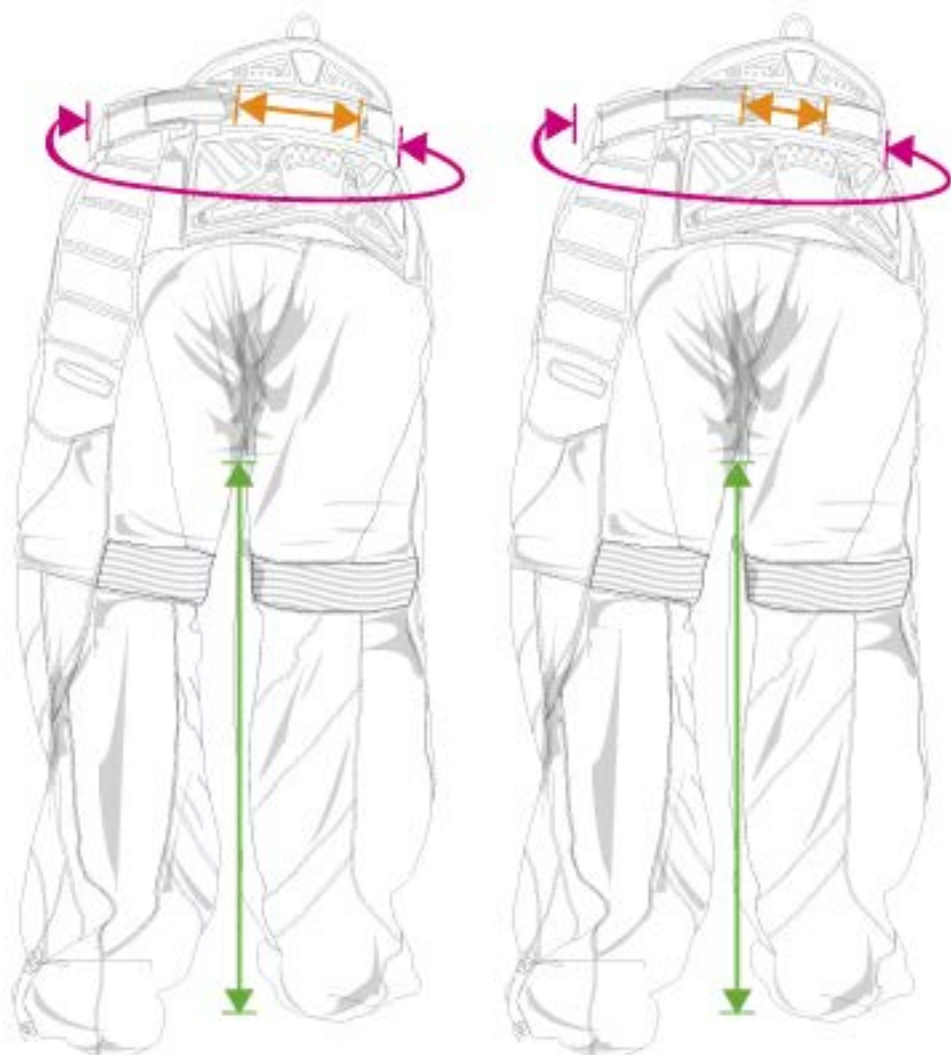

Waist Average

The average range of sizes.

Waist Min - Max

The average minimum and average maximum size range.

Inseam

Measurement calculated from inside area of crotch to base of pant.

F5 EMPIRE PANTS

Size	Waist Average <i>inches</i> <i>centimeters</i>	Waist Min - Max <i>inches</i> <i>centimeters</i>	Inseam <i>inches</i> <i>centimeters</i>
Adult XSmall	31 79	30 - 32 76 - 81	29 74
Adult Small	33 84	32 - 34 81 - 86	30 76
Adult Medium	35 89	34 - 36 86 - 91	31 79
Adult Large	37 94	36 - 38 91 - 97	31 79
Adult X-Large	39 99	38 - 40 97 - 102	32 81
Adult 2X-Large	45 114	44 - 46 112 - 117	32 81
Adult 3X-Large	49 124	48 - 50 122 - 127	33 84
Adult 4X-Large	53 135	52 - 54 132 - 137	34 86

Minimum Waist

Calculated from the Velcro Waist Strap to its furthest connection point.

Maximum Waist

Calculated from Velcro Waist Strap to its closest connection point.

HARNESSES

Pack Type	Size	Minimum Waist inches centimeters	Maximum Waist inches centimeters
Liquid	3+6, 4+7	28 71	46 117
Action Pack	3+6, 4+7	28 71	46 117
React Pack	2+5, 3+6 4+7, 5+8	28 71	46 117
Bandolier Pack	4+1, 6+1	28 71	40 102
Magzine Pack	N/A	30 76	48 122
Molle Belt	N/A	28 71	40 102