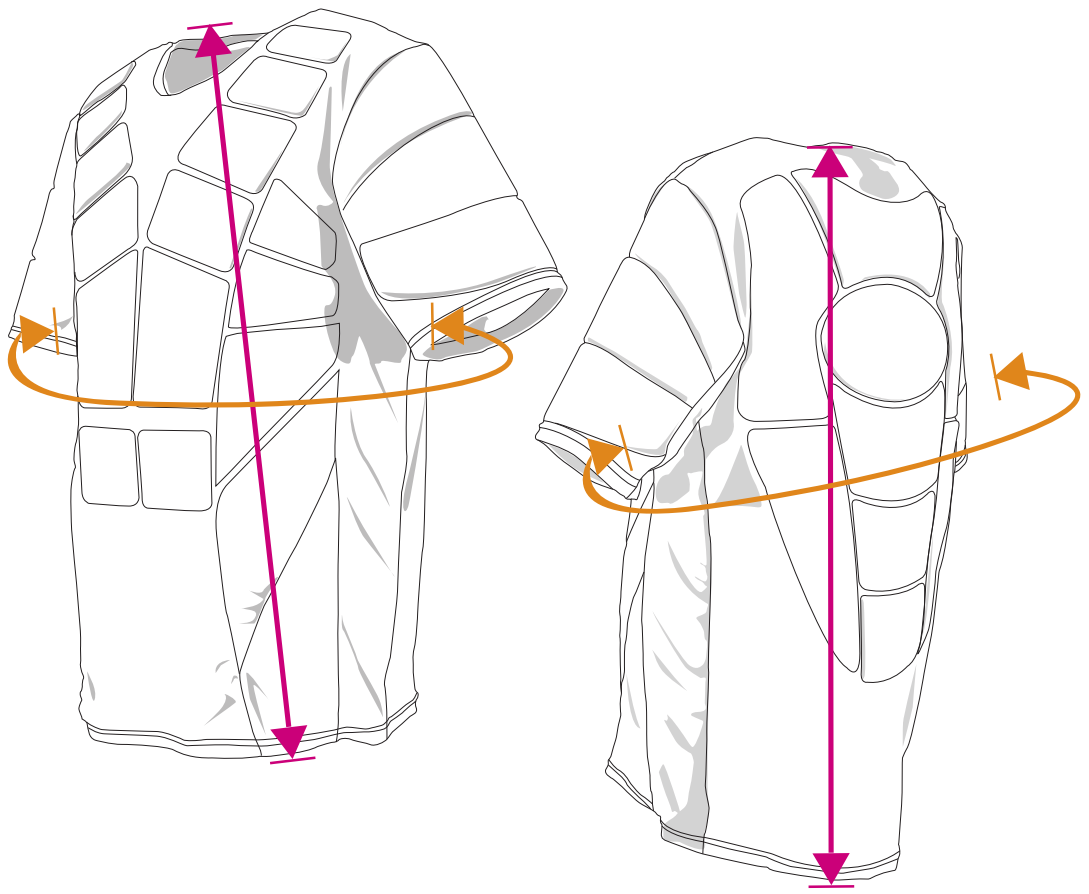

Front Length

Calculated from top of the garment to the bottom.

Chest Minimum

Measurement calculated around body, crossing over the fullest part of the chest.

CHEST PROTECTION

Pad Type	Size	Front Length		Chest Measurement	
		inches	centimeters	inches	centimeters
Empire Chest Protector	S/M	27	69	38	97
Empire Chest Protector	L/XL	28	71	40	102
Empire Chest Protector	2X/3XL	29	74	44	112
Grind Chest Protector	Youth S/M	24	61	30	76
Grind Chest Protector	Youth L/XL	25	63	32	81
Grind Chest Protector	S/M	26	66	36	91
Grind Chest Protector	L/XL	29	74	40	102
Grind Chest Protector	2XL/3XL	33	84	44	112
NeoSkin Chest Protector	Youth	30	77	19	49
NeoSkin Chest Protector	S/M	31	78	20	51
NeoSkin Chest Protector	L/XL	32	79	21	53
NeoSkin Chest Protector	2XL/3XL	33	80	22	55

Sizing charts apply to Empire Paintball brand apparel.