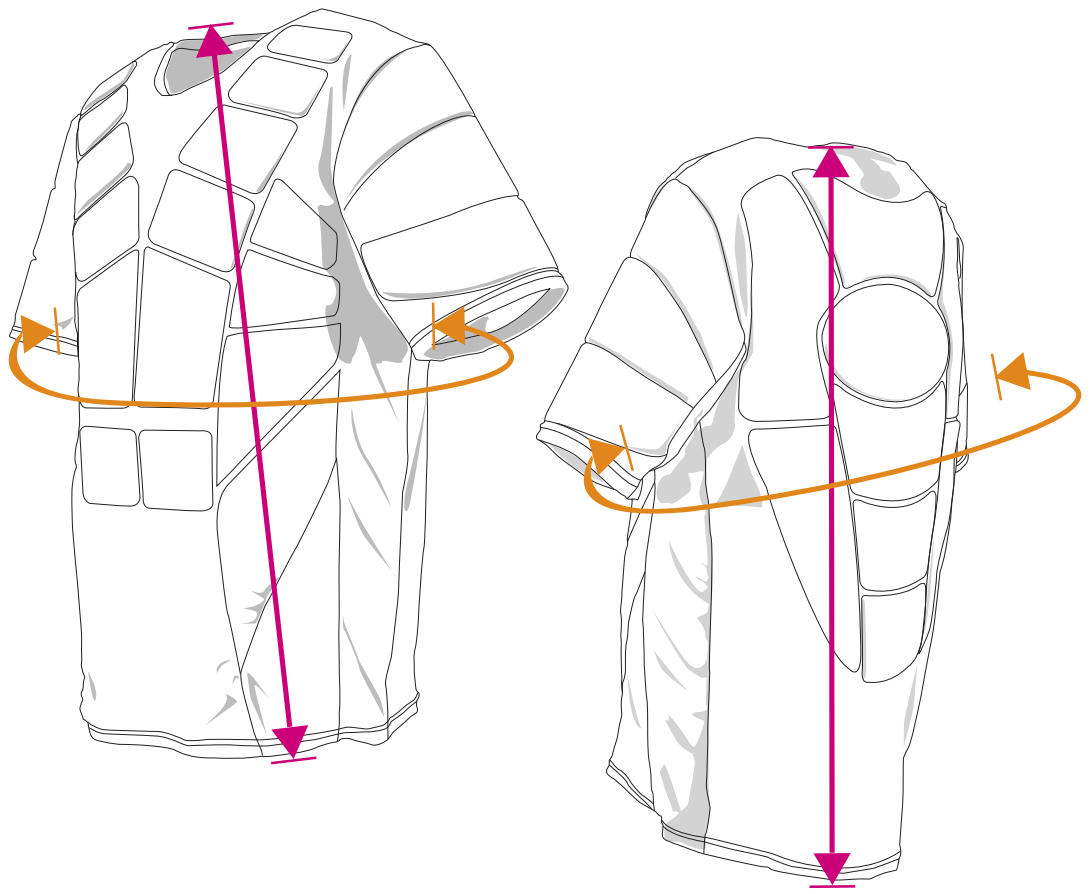

Front Length

Calculated from top of the garment to the bottom.

Chest Minimum

Measurement calculated around body, crossing over the fullest part of the chest.

CHEST PROTECTION

Pad Type	Size	Front Length		Chest Measurement	
		inches	centimeters	inches	centimeters
Empire Chest Protector	S/M	27	69	38	97
Empire Chest Protector	L/XL	28	71	40	102
Empire Chest Protector	2X/3XL	29	74	44	112
Grind Chest Protector	Youth S/M	24	61	30	76
Grind Chest Protector	Youth L/XL	25	63	32	81
Grind Chest Protector	S/M	26	66	36	91
Grind Chest Protector	L/XL	29	74	40	102
Grind Chest Protector	2XL/3XL	33	84	44	112
NeoSkin Chest Protector	Youth	30	77	19	49
NeoSkin Chest Protector	S/M	31	78	20	51
NeoSkin Chest Protector	L/XL	32	79	21	53
NeoSkin Chest Protector	2XL/3XL	33	80	22	55

Sizing charts apply to Empire Paintball brand apparel.