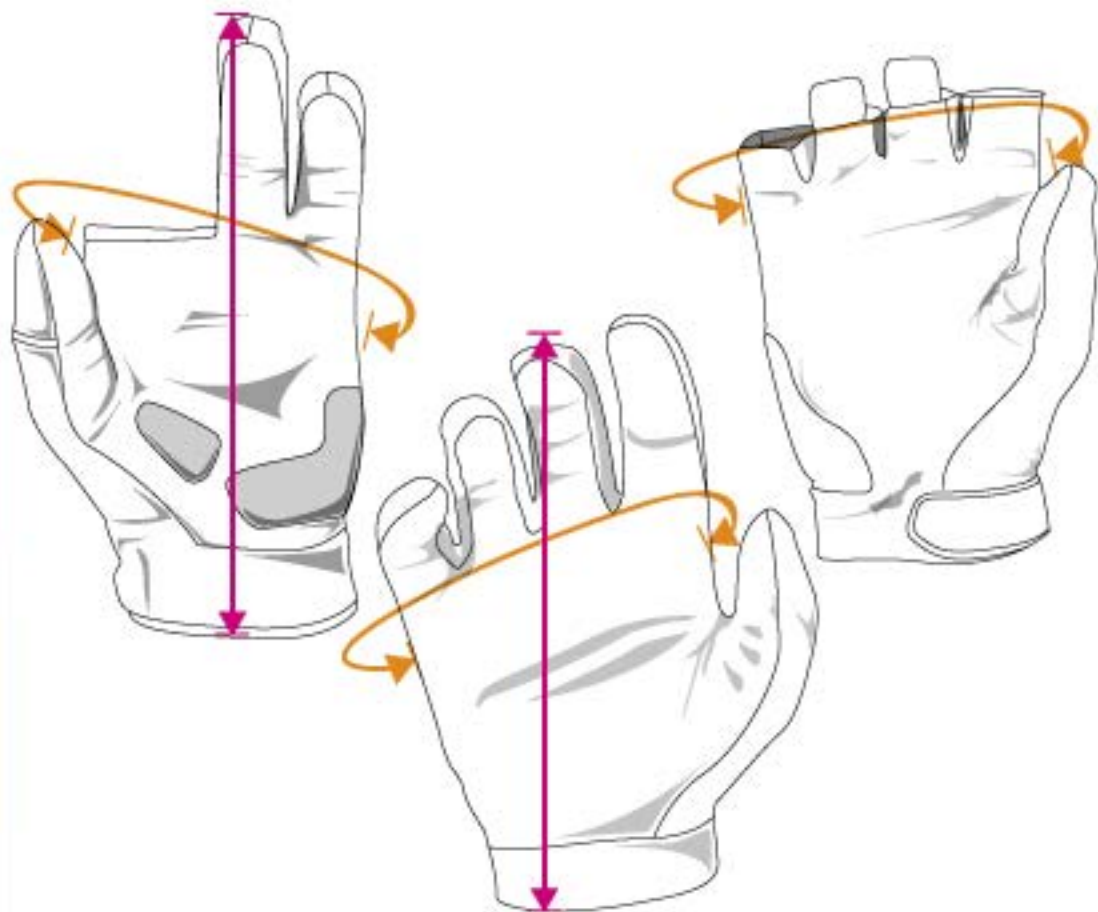

Palm Length

Calculated from the top of middle finger to the crease in the wrist

Palm width

Circumference measurement taken around knuckles

EMPIRE CONTACT & FREEDOM GLOVES

Size	Palm Length	Palm Width
	<i>inches</i> <i>centimeters</i>	<i>inches</i> <i>centimeters</i>
XSmall	8.85 22.5	3.93 10
Small	9.05 23	4.09 10.4
Medium	9.25 23.5	4.25 10.8
Large	9.44 24	4.40 11.2
XLarge	9.64 24.5	4.56 11.6